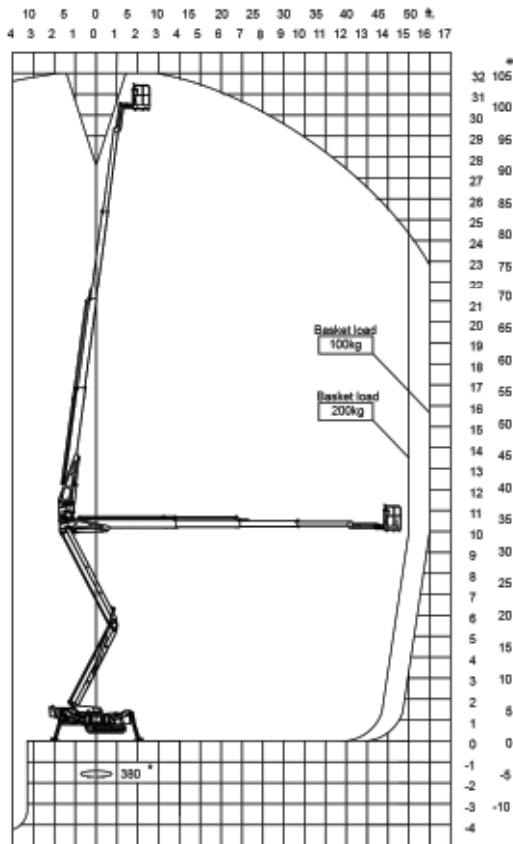

FS320Z FALCON

Model:	FS320Z
Working height:	32 m
Maximum reach:	15 m – 16 m
Jib arm:	110°
Basket load:	200 kg
Aluminium basket:	(0,8 x 1,4 m)
Basket rotation:	+/- 45°
Turret rotation:	375°
Dimensions (transport position)	
Total height:	2,27 m
Total length:	7,00 m
Total width (min):	1,1 – 1,5 m
Gradability (standard):	20°/37%
Weight approx.:	5.900 kg

FS320Z

Basket load 200 kg

Basket load 100 kg

All measurements in meters

Standard equipment:

- Automatic stability & outreach control
- Computer controlled (can-bus)
- Proportional control of functions (one at a time)
- Self-propelled 2 speed selection
- Battery powered with 110V/220V
- Jib-arm 110°
- 375° turret rotation with integrated stop
- +/-45° basket rotation
- Electronic checking of power system (PLC)
- Manual pump system for emergency lowering
- Ability to self-load onto trucks and trailers
- Variable width, hydraulic (1,1m-1,5 m)
- Minimum width only 1,1 m.
- Space for tools, etc. in basket
- Storage room in chassis with key lock
- Diesel engine, Kubota 3 cyl. 18,5 kW
- Portable wireless remote control
- 110V/220V AC power supply in the basket
- Non marking crawlers
- Fixed outrigger settings