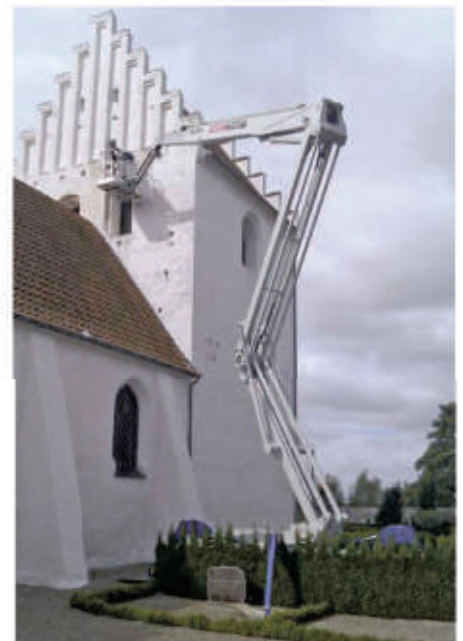

FS320Z FALCON

Model:	FS320Z
Working height:	32 m
Maximum reach:	15 m – 16 m
Jib arm:	110°
Basket load:	200 kg
Aluminium basket:	(0,8 x 1,4 m)
Basket rotation:	+/- 45°
Turret rotation:	375°
Dimensions (transport position)	
Total height:	2,27 m
Total length:	7,00 m
Total width (min):	1,1 – 1,5 m
Gradability (standard):	20°/37%
Weight approx.:	5.900 kg

FS320Z

Basket load 200 kg

Basket load 100 kg

All measurements in meters

Standard equipment:

- Automatic stability & outreach control
- Computer controlled (can-bus)
- Proportional control of functions (one at a time)
- Self-propelled 2 speed selection
- Battery powered with 110V/220V
- Jib-arm 110°
- 375° turret rotation with integrated stop
- +/-45° basket rotation
- Electronic checking of power system (PLC)
- Manual pump system for emergency lowering
- Ability to self-load onto trucks and trailers
- Variable width, hydraulic (1,1m-1,5 m)
- Minimum width only 1,1 m.
- Space for tools, etc. in basket
- Storage room in chassis with key lock
- Diesel engine, Kubota 3 cyl. 18,5 kW
- Portable wireless remote control
- 110V/220V AC power supply in the basket
- Non marking crawlers
- Fixed outrigger settings