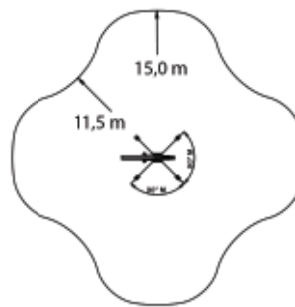

FS320Z FALCON

Model:	FS320Z
Working height:	32 m
Maximum reach:	15 m – 16 m
Jib arm:	110°
Basket load:	200 kg
Aluminium basket:	(0,8 x 1,4 m)
Basket rotation:	+/- 45°
Turret rotation:	375°
Dimensions (transport position)	
Total height:	2,27 m
Total length:	7,00 m
Total width (min):	1,1 – 1,5 m
Gradability (standard):	20°/37%
Weight approx.:	5.900 kg

FS320Z

Basket load 200 kg

Basket load 100 kg

All measurements in meters

Standard equipment:

- Automatic stability & outreach control
- Computer controlled (can-bus)
- Proportional control of functions (one at a time)
- Self-propelled 2 speed selection
- Battery powered with 110V/220V
- Jib-arm 110°
- 375° turret rotation with integrated stop
- +/-45° basket rotation
- Electronic checking of power system (PLC)
- Manual pump system for emergency lowering
- Ability to self-load onto trucks and trailers
- Variable width, hydraulic (1,1m-1,5 m)
- Minimum width only 1,1 m.
- Space for tools, etc. in basket
- Storage room in chassis with key lock
- Diesel engine, Kubota 3 cyl. 18,5 kW
- Portable wireless remote control
- 110V/220V AC power supply in the basket
- Non marking crawlers
- Fixed outrigger settings