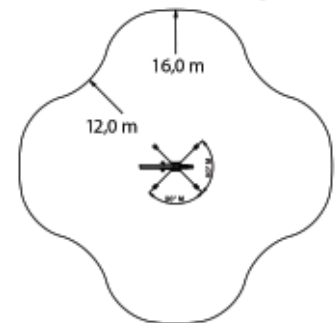

FS320Z FALCON

Model:	FS320Z
Working height:	32 m
Maximum reach:	15 m – 16 m
Jib arm:	110°
Basket load:	200 kg
Aluminium basket:	(0,8 x 1,4 m)
Basket rotation:	+/- 45°
Turret rotation:	375°
Dimensions (transport position)	
Total height:	2,27 m
Total length:	7,00 m
Total width (min):	1,1 – 1,5 m
Gradability (standard):	20°/37%
Weight approx.:	5.900 kg

FS320Z

Basket load 200 kg

Basket load 100 kg

All measurements in meters

Standard equipment:

- Automatic stability & outreach control
- Computer controlled (can-bus)
- Proportional control of functions (one at a time)
- Self-propelled 2 speed selection
- Battery powered with 110V/220V
- Jib-arm 110°
- 375° turret rotation with integrated stop
- +/-45° basket rotation
- Electronic checking of power system (PLC)
- Manual pump system for emergency lowering
- Ability to self-load onto trucks and trailers
- Variable width, hydraulic (1,1m-1,5 m)
- Minimum width only 1,1 m.
- Space for tools, etc. in basket
- Storage room in chassis with key lock
- Diesel engine, Kubota 3 cyl. 18,5 kW
- Portable wireless remote control
- 110V/220V AC power supply in the basket
- Non marking crawlers
- Fixed outrigger settings